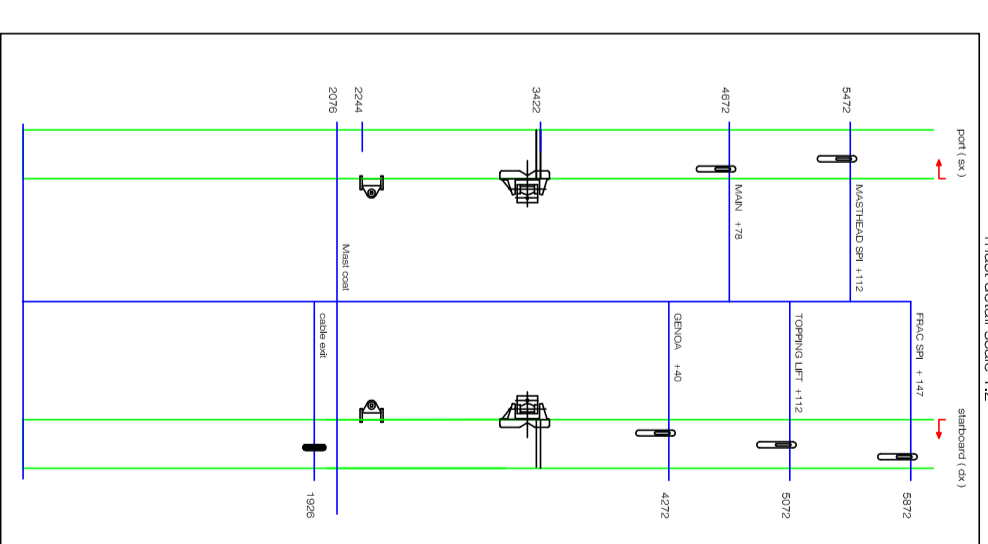

MAST DATA		MAST PERFORMANCE	
MAST TYPE	25.00	MAST TYPE	25.00
MAST LENGTH	25.00	MAST LENGTH	25.00
MAST WEIGHT	1.400	MAST WEIGHT	1.400
MAST CENTER OF GRAVITY	1.400	MAST CENTER OF GRAVITY	1.400
MAST TAPER	1.400	MAST TAPER	1.400
MAST TAPER POINT	1.400	MAST TAPER POINT	1.400
MAST TAPER POINT	1.400	MAST TAPER POINT	1.400

STANDARD		MAST PERFORMANCE	
MAST TYPE	25.00	MAST TYPE	25.00
MAST LENGTH	25.00	MAST LENGTH	25.00
MAST WEIGHT	1.400	MAST WEIGHT	1.400
MAST CENTER OF GRAVITY	1.400	MAST CENTER OF GRAVITY	1.400
MAST TAPER	1.400	MAST TAPER	1.400
MAST TAPER POINT	1.400	MAST TAPER POINT	1.400
MAST TAPER POINT	1.400	MAST TAPER POINT	1.400